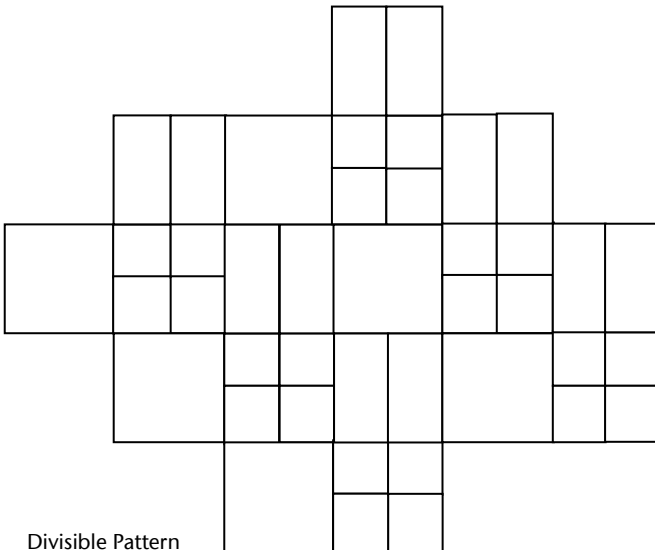

Size/Qty per sm
300x300 / 2.22
or
600x600 / 2.22

Pinwheel Pattern

Opus Pattern

Size/Qty per sm
300x300 / 1.235
600x300 / 0.617
600x600 / 1.235
900x600 / 0.617

Opus Pattern

Brickwork Square /
Diamond Pattern

Natural Slate Flooring Patterns:

Hopscotch Pattern
 Size/Qty per sm
 300x300 / 2.222
 600x600 / 2.222

Hopscotch Pattern

Herringbone Pattern
 Size/Qty per sm
 600x300 / 5.56
 or
 900x600 / 1.85

Herringbone Pattern